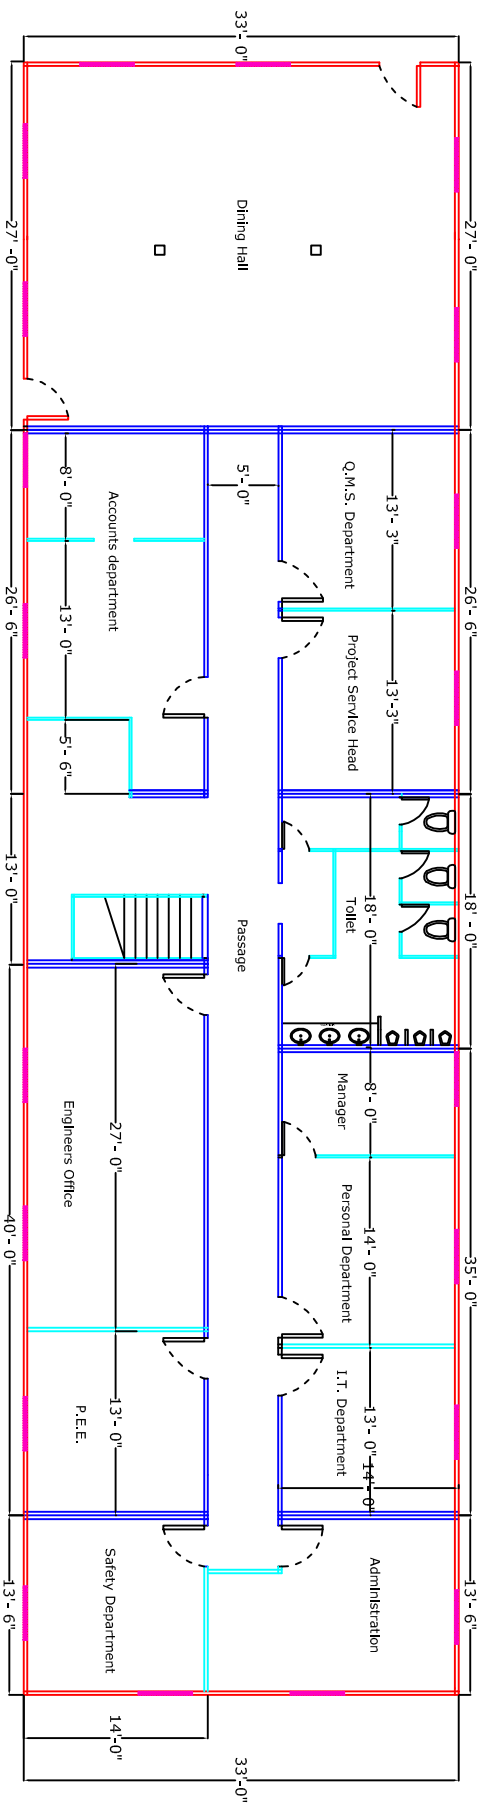

GROUND FLOOR

- 40x60 M.S. PIPE WITH NDF
- 40x80 M.S. PIPE WITH NDF
- G.I. SHEET WITH NDF